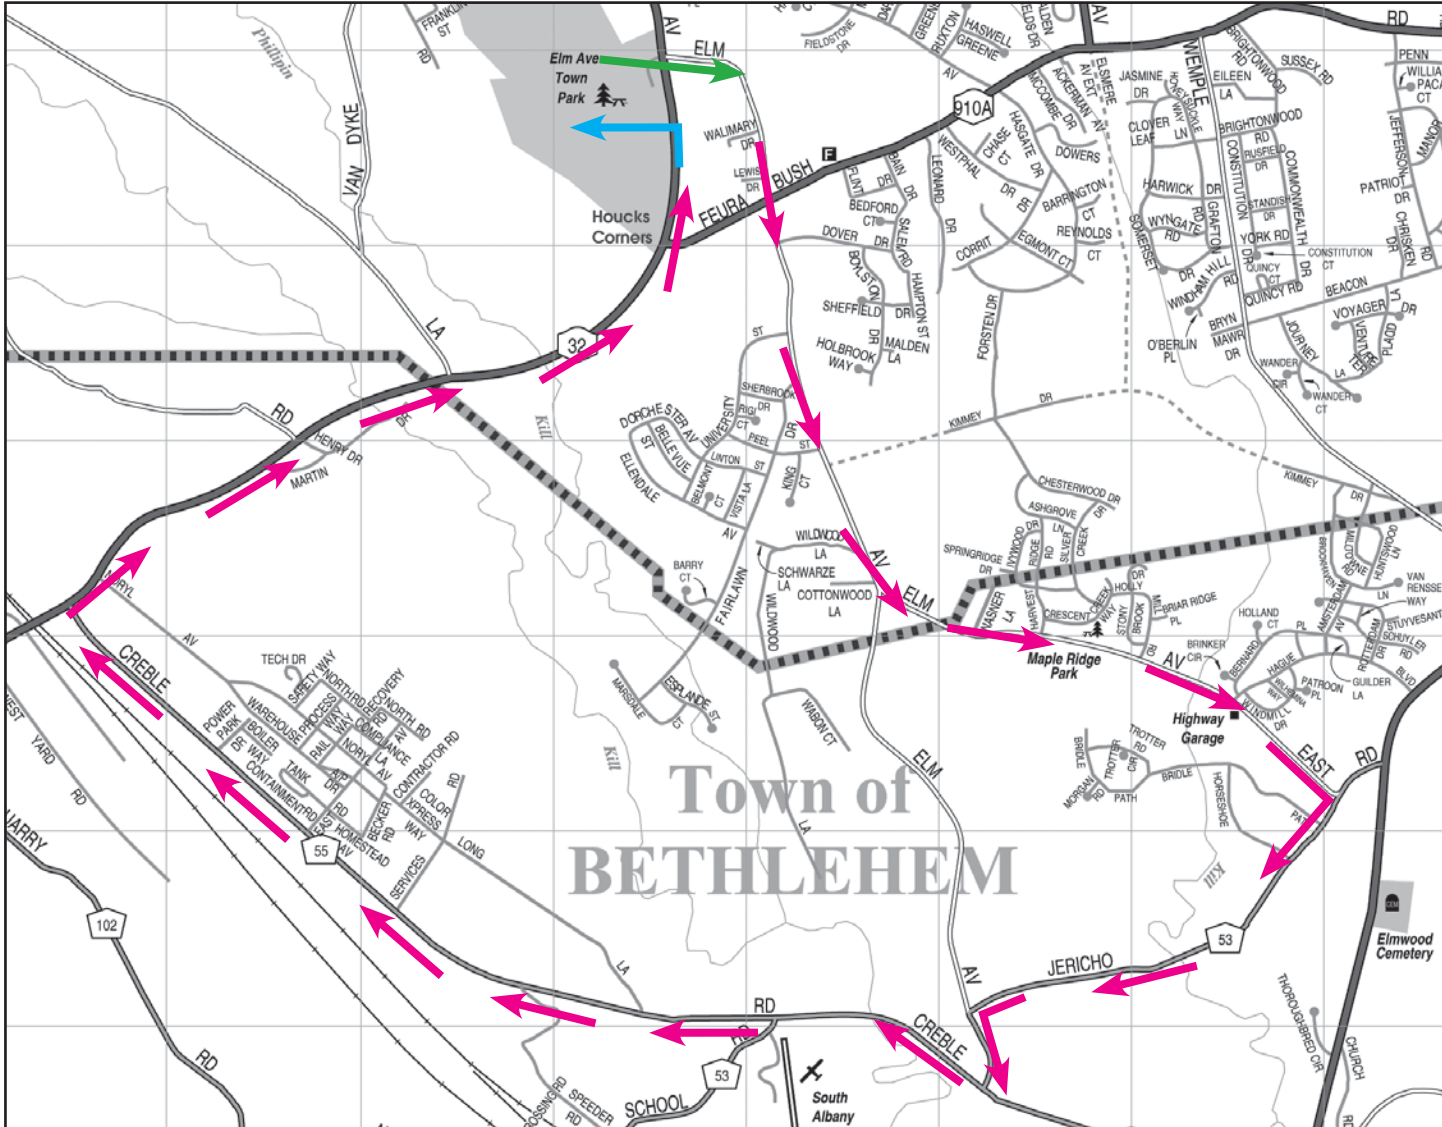

SHARED ROADWAY

Please use caution while driving!

BIKE ROUTE sponsored by

Contact: jgallo@townofbethlehem.org or mthurman@cdymca.org